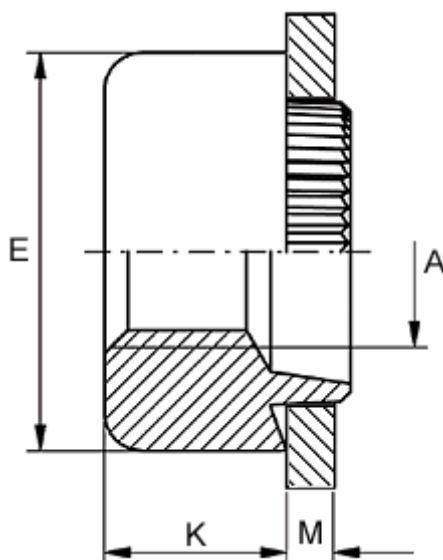

Article number: 12717000035120

Description: KLEE-coil 717 000 035.120

M3,5 Unhardened, zinc-pl. & chr. yellow

Measures

| | |
|--|--------------|
| Female thread A | = M3,5 |
| Height K | = 4.0 |
| Outer diameter E | = 10.0 |
| Plate thickness | = 4.7 to 4.9 |
| Recommended bore diameter for extreme load | = 7.0 |
| Recommended bore diameter for normal use | = 7.0 |